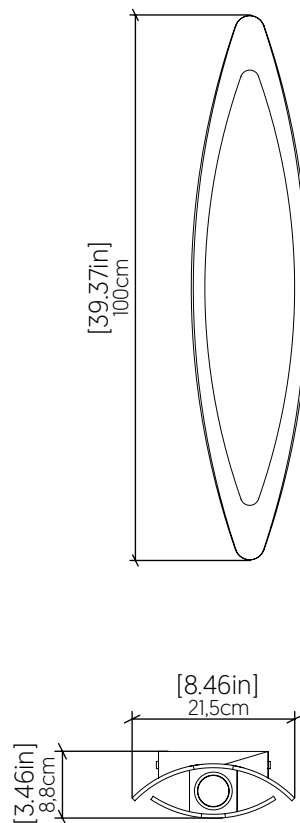

## 4205 [Gu10]

Name: Leaf Accord Wall Lamp 4205  
 Collection: Leaf  
 Application: Wall Lamp  
 Construction: Natural Wood Veneer, MDF

## Fixture Image

## Specifications

Light Source: 2x 8W 120V - 277V [Gu10]  
 Light Bulbs not Included  
 Color Temperature: Lamp dependent  
 CRI: Lamp dependent  
 Delivered Lumens: Lamp dependent  
 Total Power: Lamp dependent  
 Input Voltage: 120V - 277V  
 Input Frequency: 60 Hz  
 Canopy Dimension: N/A  
 Height Adjustment Limit: N/A

## Technical Drawing