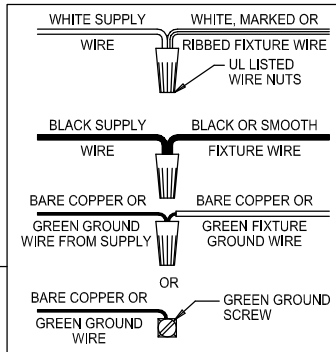

CAUTION: Read instructions carefully and turn electricity off at main circuit breaker panel before beginning installation.

710050

WARNING - If any Special Control Devices are used with this Fixture, Follow the Instructions Carefully to assure full compliance with N.E.C. requirements. If there are any questions, contact a Qualified Electrical Contractor.

CAUTION - All glass is fragile, use care when handling Glass component(s) and or Lamp(s).

CANOPY MOUNTING & WIRE CONNECTION ASSEMBLY STEPS:

1. M → L
2. K, J → L
3. E → A
4. A, B → C
5. F → G
6. D, H → A