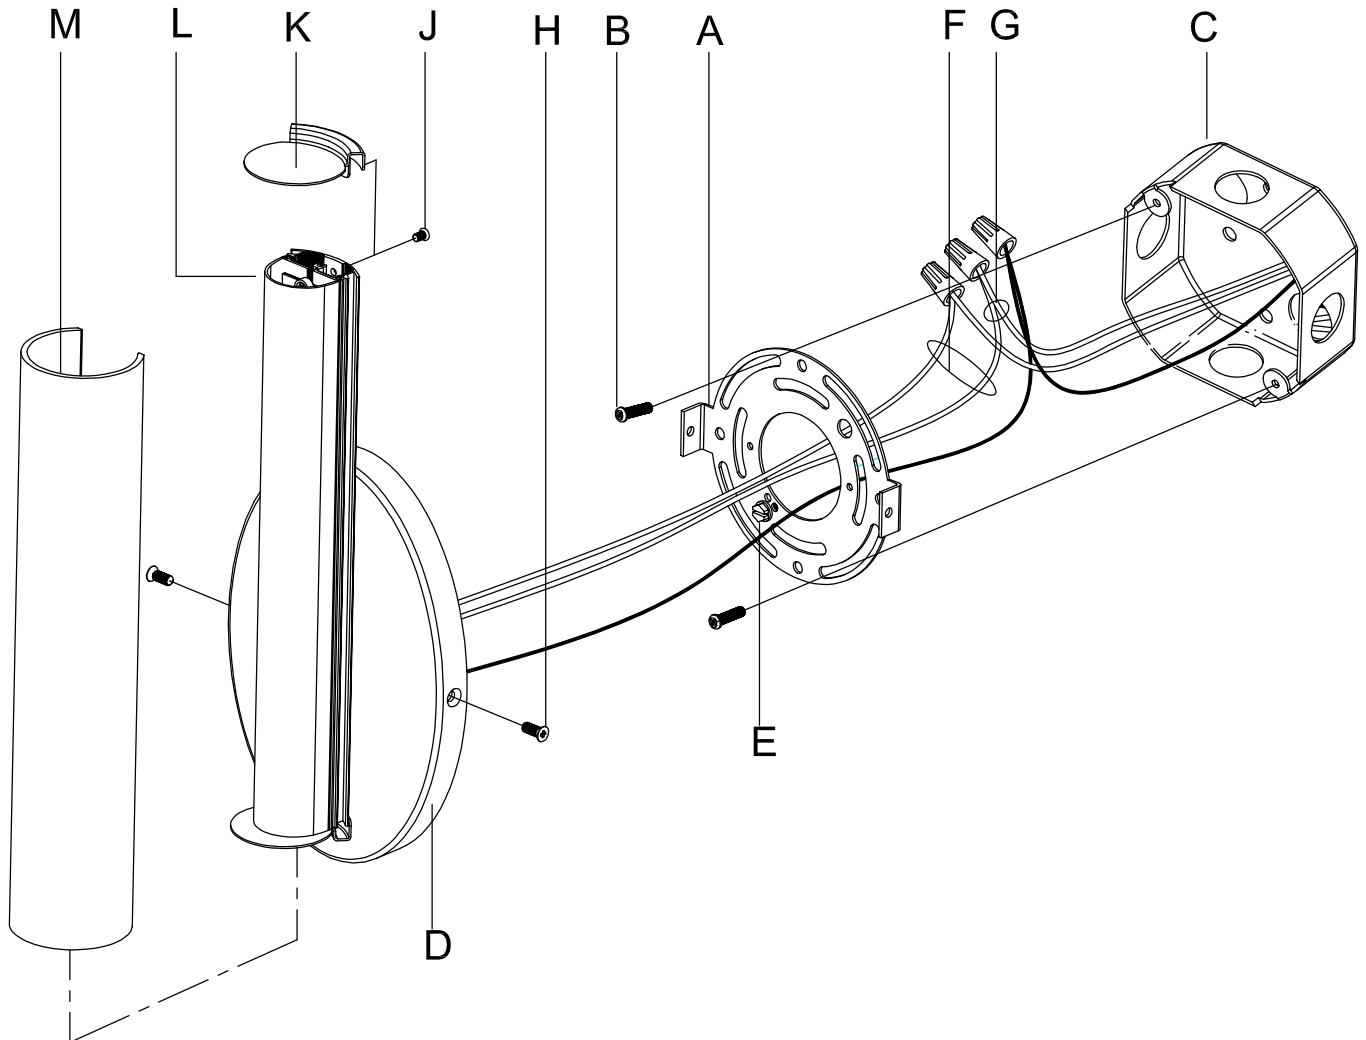

CAUTION: Read instructions carefully and turn electricity off at main circuit breaker panel before beginning installation.

710050

*****

WARNING - If any Special Control Devices are used with this Fixture, Follow the Instructions Carefully to assure full compliance with N.E.C. requirements. If there are any questions, contact a Qualified Electrical Contractor.

WARNING - This product contains chemicals known to the State of California to cause cancer, birth defects and /or other reproductive harm. Thoroughly wash hands after installing, handling, cleaning, or otherwise touching this product.

CAUTION - All glass is fragile, use care when handling Glass component(s) and or Lamp(s).

*****

CANOPY MOUNTING & WIRE CONNECTION ASSEMBLY STEPS:

1. M → L
2. K, J → L
3. E → A
4. A, B → C
5. F → G
6. D, H → A

**B, C & G
(NOT FURNISHED)
(NO INCLUIDA)
(NON FOURNIE)**