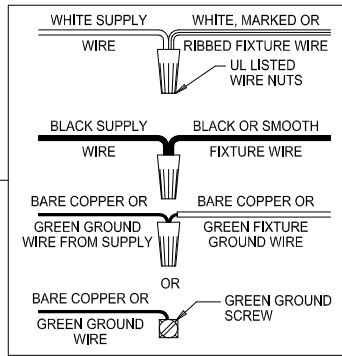

CAUTION: Read instructions carefully and turn electricity off at main circuit breaker panel before beginning installation.

560099,560100

WARNING - If any Special Control Devices are used with this Fixture, Follow the Instructions Carefully to assure full compliance with N.E.C. requirements. If there are any questions, contact a Qualified Electrical Contractor.
WARNING - This product contains chemicals known to the State of California to cause cancer, birth defects and /or other reproductive harm. Thoroughly wash hands after installing, handling, cleaning, or otherwise touching this product.
CAUTION - All glass is fragile, use care when handling Glass component(s) and or Lamp(s).

CANOPY MOUNTING & WIRE CONNECTION ASSEMBLY STEPS:

1. D,E → A
2. Q → D
3. B,A → C
4. F → G
5. H,J → D

FIXTURE ASSEMBLY STEPS:

1. P → K
2. M → L
3. N → M

B, C, G & N
 (NOT FURNISHED)
 (NON FOURNIE)
 (NO INCLUIDA)

Instructions d'Assemblage et Installation

MISE EN GARDE: Lire les instructions avec soin et couper le courant au disjoncteur central avant de commencer l'installation.

AVERTISSEMENT - S'il y a d'autres mécanismes régulateurs qui s'emploient avec ce dispositif, suivre soigneusement les instructions pour satisfaire aux exigences NEC. Si vous avez des questions, consulter un électricien qualifié.