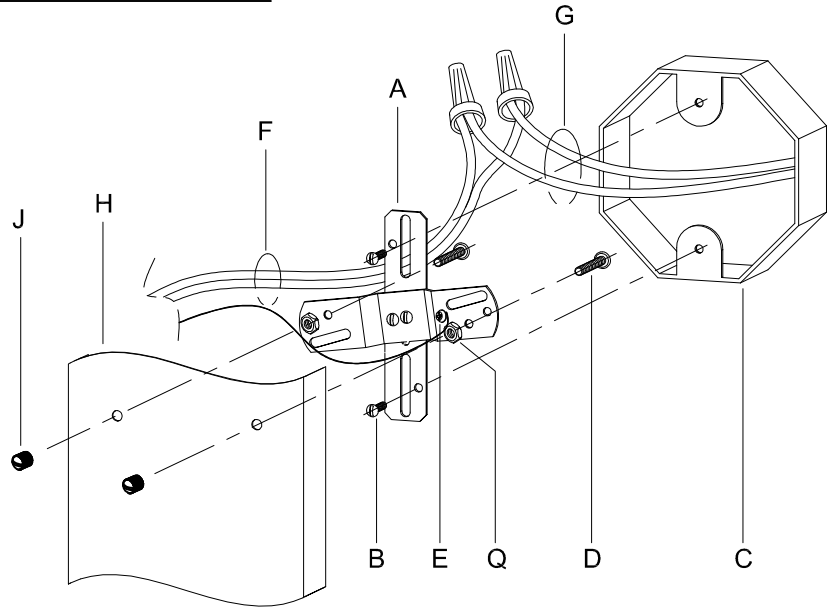

CAUTION: Read instructions carefully and turn electricity off at main circuit breaker panel before beginning installation.

560099,560100

WARNING - If any Special Control Devices are used with this Fixture, Follow the Instructions Carefully to assure full compliance with N.E.C. requirements. If there are any questions, contact a Qualified Electrical Contractor.
WARNING - This product contains chemicals known to the State of California to cause cancer, birth defects and /or other reproductive harm. Thoroughly wash hands after installing, handling, cleaning, or otherwise touching this product.
CAUTION - All glass is fragile, use care when handling Glass component(s) and or Lamp(s).

CANOPY MOUNTING & WIRE CONNECTION ASSEMBLY STEPS:

1. D,E → A
2. Q → D
3. B,A → C
4. F → G
5. H,J → D

FIXTURE ASSEMBLY STEPS:

1. P → K
2. M → L
3. N → M

B, C, G & N
 (NOT FURNISHED)
 (NON FOURNIE)
 (NO INCLUIDA)

Instructions d'Assemblage et Installation

MISE EN GARDE: Lire les instructions avec soin et couper le courant au disjoncteur central avant de commencer l'installation.

AVERTISSEMENT - S'il y a d'autres mécanismes régulateurs qui s'emploient avec ce dispositif, suivre soigneusement les instructions pour satisfaire aux exigences NEC. Si vous avez des questions, consulter un électricien qualifié.