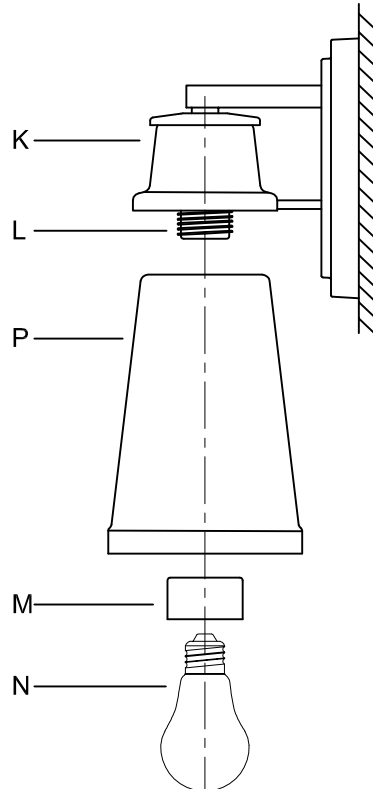

CAUTION: Read instructions carefully and turn electricity off at main circuit breaker panel before beginning installation.

560099,560100

WARNING - If any Special Control Devices are used with this Fixture, Follow the Instructions Carefully to assure full compliance with N.E.C. requirements. If there are any questions, contact a Qualified Electrical Contractor.
WARNING - This product contains chemicals known to the State of California to cause cancer, birth defects and /or other reproductive harm. Thoroughly wash hands after installing, handling, cleaning, or otherwise touching this product.
CAUTION - All glass is fragile, use care when handling Glass component(s) and or Lamp(s).

CANOPY MOUNTING & WIRE CONNECTION ASSEMBLY STEPS:

1. D,E → A
2. Q → D
3. B,A → C
4. F → G
5. H,J → D

FIXTURE ASSEMBLY STEPS:

1. P → K
2. M → L
3. N → M

B, C, G & N
 (NOT FURNISHED)
 (NON FOURNIE)
 (NO INCLUIDA)