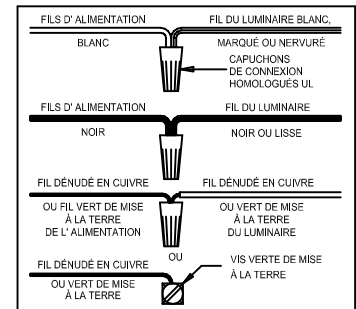

Instructions d'Assemblage et Installation

MISE EN GARDE: Lire les instructions avec soin et couper le courant au disjoncteur central avant de commencer l'installation.

AVERTISSEMENT - S'il y a d'autres mécanismes régulateurs qui s'emploient avec ce dispositif, suivre soigneusement les instructions pour satisfaire aux exigences NEC. Si vous avez des questions, consulter un électricien qualifié.

AVERTISSEMENT - Ce produit contient des composants chimiques qui selon L'état de Californie provoquent un cancer, des infirmités de naissance et (ou) du mal au système reproductif. Il faut laver les mains soigneusement après avoir installé, manipulé, nettoyé, ou autrement touché ce produit.

MISE EN GARDE - Le verre est toujours fragile; maniez le(s) composant(s) et/ou l' (les) ampoule(s) avec prudence.